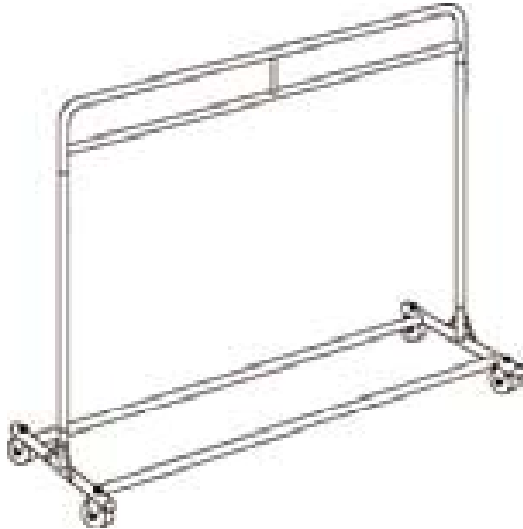

Coat Rack

Stainless Steel Locker

MATERIAL: Coatrack on casters

FINISH: Chrome

Dimensions: W x D x H (inches)

Overall	72" x 24 x 68
---------	---------------

Coat Rack

Model	Coat Rack		
DWG#:	AMB01	SCALE:	
DATE:	7/15/07	BY:	er