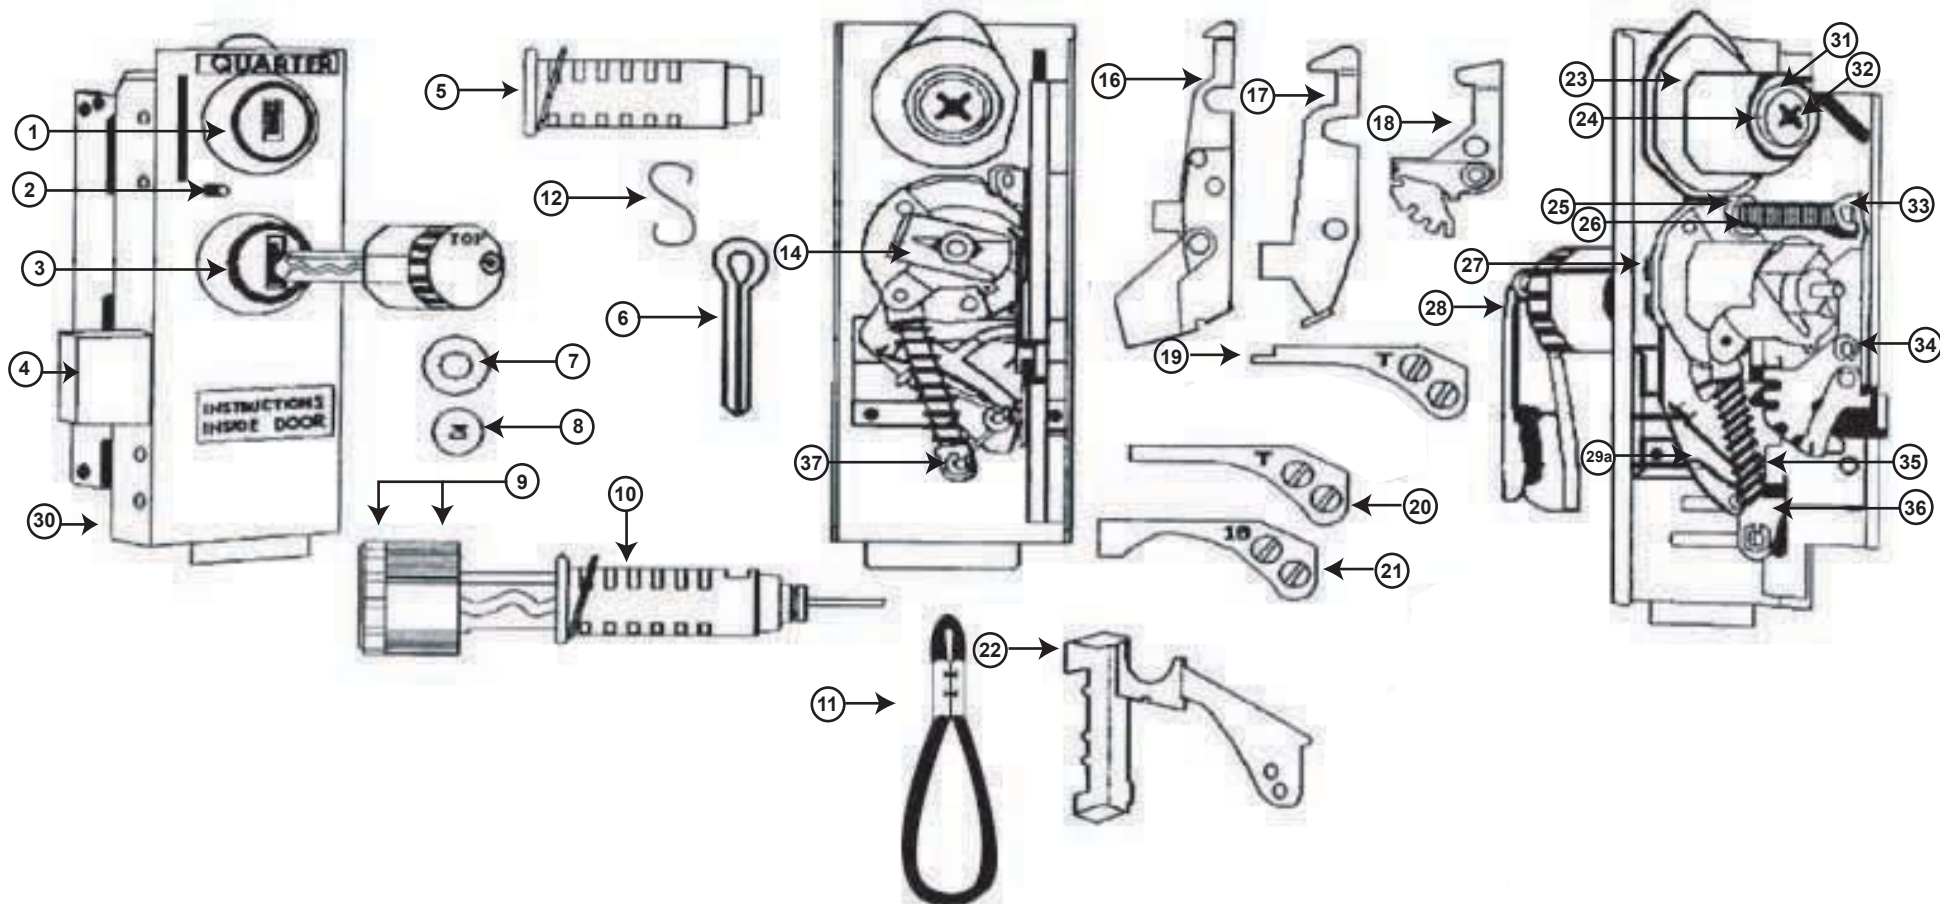

Item #	Part #	Description	Price Each
1	AL 8034800	Control cylinder housing	$2.50
2	AL 9448000	"A" Pin	$0.55
3	AL 8012800	Customer cylinder housing	$2.50
4	AL 9433000	Lock bolt	$1.55
5	AL 8040800	Control cylinder	$9.00
6	AL 9287002	Cotter pin (pkg of 50)	$6.50
7	AL 9289001	Washer (pkg of 50)	$5.50
8	AL 9288001	Speed nut fastener (pkg of 50)	$5.50
9		Inner & outer cap & stud (pkg of 10)	$9.25
10	AL 8011801	Patron cylinder with key	$13.25
11	AL 9390000	Wristband* (each)	$2.60
12	AL 9476002	S Hook	$0.20

Item #	Part #	Description	Price Each
13A	AL 9506800	Cylinder cap assembly riveted	$11.50
14	AL 9437001	Cylinder retainer clip (pkg. of 25)	$9.00
15A	AL 9434001	Coin feeler gague w/o tab	$2.25
16	AL 9325800	Three quarter selector	$7.00
17	AL 9553001	Two quarter selector	$3.10
17A	AL 9715000	2-$1.00 Coin selector	$3.10
18	AL 9709801	Coin selector	$3.50
19	AL 9530800	Large token restrictor w/screws	$3.10
20	AL 9432800	Small token restrictor w/screws	$2.75
21	AL 9430800	Dime restrictor w/screws	$2.75
22	AL 9526	Grooved token restrictor w/screws	$5.40
23	AL 9426801	Control bolt cap assembly	$4.50
24	AL 9441001	Control lock washer	$0.35
25	AL 9443000	"A" pin bushing	$0.45
26	AL 9447000	"A" pin spring	$0.45

Item #	Part #	Description	Price Each
27	AL 9436000	Bowed retainer ring	$0.35
28	AL 9450000	Safety pin (pkg. of 25)	$21.25
29	AL 9434000	FG Spring-w/return-collect	$1.00
	AL 9438001	FG Spring-w/return-refund	$1.00
30	AL 9401814	Faceplate, coin chute, interlock pin and bolt housing assembly	$19.50
31	AL 9439001	Control spring washer	$0.30
32	AL 9440000	Control lock screw	$0.40
33	AL 9294001	Coin selector spring	$1.00
34/37	AL 9435000	"E" Retaining washer, small (Pkg. of 50)	$7.50
35	AL 9446000	Retarding spring	$0.75
36	AL 9424700	Toggle spring guide-refund	$0.70

* Nine Wristband Colors Available:
Blue, Ebony, Green, Orange, Pink, Purple, Teal, Yellow or Red